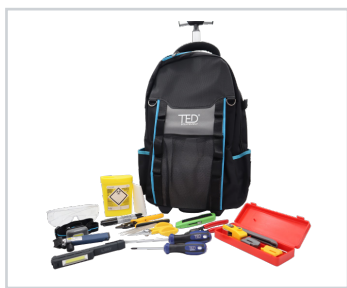

FIBRE SPLICER'S TOOLKIT CUSTOMER CONNECTION

TED®

Meticulously designed to meet the demands of modern telecommunication installations, ensuring reliable and efficient network connectivity. Whether you're a seasoned professional or a beginner in the field, this comprehensive kit equips you with the essential tools and equipment to achieve precise and high-quality fibre splicing results. A comprehensive and essential toolkit for professional fibre optic splicing. It is equipped with a selection of TED® tools, strippers, cutters and consumables. Available in three different TED® bags.

CODE	DESIGNATION
W4104-3	Fibre Splicer's Toolkit - Customer Connection - TED® Backpack
W4104-5	Fibre Splicer's Toolkit - Customer Connection - TED® Crossbody Bag
W4104-4	Fibre Splicer's Toolkit - Customer Connection - TED® Trolley Backpack

TOOLKIT DESCRIPTION

BIN/1	Cinbin - Sharps Disposal Bin - 0.3L
CUTTER/7/K	Cutter Longitudinal 1A (Plastic Handle)
EYE/5A	Eyeshield 5A
F4238	Wipes Cleaning Dry Lint Free 10cm x 10cm
KNIFE/R/D	Knife Retractable
PEN/S/BLK	Marker Permanent Sharpie Twin Tip
SCREW/7	Screwdriver Set Insulated Soft Grip