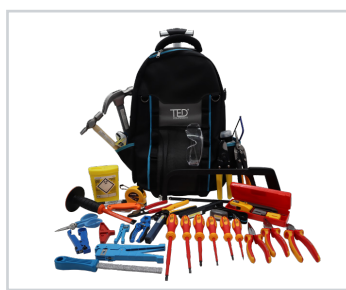

FIBRE JOINTER'S TOOLKIT

TED®

This specialised collection of tools and equipment is designed for professionals who work with fibre optic cables and perform splicing and jointing operations. The toolkit includes various essential tools and instruments that aid in preparing, splicing, and testing fibre optic cables.

TOOLKIT DESCRIPTION

F4215	Fibre sharps bin 0.3l
F4241	Alcohol dispenser /200ml I
W1086-P	Cutter Longitudinal 1A (Plastic Handle)
W1223	Cable Cutter 10.5mm OD 160mm
W4310	Cable Strip & Ring Tool 1.2-7.5mm
W1321	Cutter Cable 100pr (up to 27mm) 238mm
32062	Diagonal plier length 160mm insulated 1000V TED®
32067	Long nose plier length 160mm insulated 1000V TED®
32063	Combination plier length 160mm insulated 1000V TED®
W4301	Microduct tube cutter 14mm
STR/COA/BL	Stripper Coax RG58 3.2-5.6mm
STR/COA/BL2	Stripper Coax RG58 6.5 - 14mm
W4201	Stripper Fiber Tri-hole
W4052	Stripper Dropwire Fibre 36
W1105	Stripper Cable MK02
0028	BCT: Stainless Steel Band cutter
32051	TED® Slotted screwdrivers 2.5x75 insulated 1000V
32053	TED® Slotted screwdrivers 4x100 insulated 1000V
32075	TED® Slotted screwdrivers 5.5x125 insulated 1000V
32054	TED® Slotted screwdrivers 6x150 insulated 1000V

32060	TED® POZIDRIV screwdrivers PZ1 4,5x80 insulated 1000V
32061	TED® POZIDRIV screwdrivers PZ2 4,5x80 insulated 1000V
SPANNER/8	Adjustable Spanner 8"
HAMMER/B4	Hammer Pin - Cross Pein 8oz
HAMMER/B5	Hammer Cross Pein 500g (17oz)
0898	Cold chisel with a grip 250mm
RULE/S/1	Steel Rule
0892	5M Tape Measure
35003	Headlamp TED® by SCANGRIP - 140 lumens
W1087	Knife pocket No.2
FILE/H	File Half Round Bastard 6"
11213	TED®: Cable scissors
HACKSAW/J	Hacksaw Junior
HACKSAW/L	General Purpose Hacksaw 420mm
TAPE/25/A	Tape PVC 25mm Black - 20Mtrs
14140	Safety Glasses
W1145	Cable Tie Gun
C6416-BK	Marker Permanent Sharpie Twin Tip