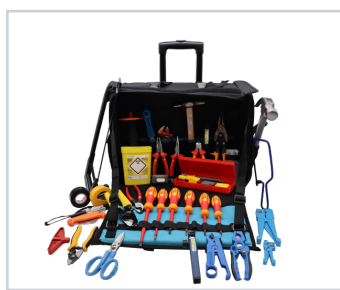

FIBRE JOINTER'S TOOLKIT

TED®

This specialised collection of tools and equipment is designed for professionals who work with fibre optic cables and perform splicing and jointing operations. The toolkit includes various essential tools and instruments that aid in preparing, splicing, and testing fibre optic cables.

TOOLKIT DESCRIPTION

F4215	Fibre sharps bin 0.3l
F4241	Alcohol dispenser /200ml I
W1086-P	Cutter Longitudinal 1A (Plastic Handle)
W1223	Cable Cutter 10.5mm OD 160mm
W4310	Cable Strip & Ring Tool 1.2-7.5mm
W1321	Cutter Cable 100pr (up to 27mm) 238mm
32062	Diagonal plier length 160mm insulated 1000V TED®
32067	Long nose plier length 160mm insulated 1000V TED®
32063	Combination plier length 160mm insulated 1000V TED®
W4301	Microduct tube cutter 14mm
STR/COA/BL	Stripper Coax RG58 3.2-5.6mm
STR/COA/BL2	Stripper Coax RG58 6.5 - 14mm
W4201	Stripper Fiber Tri-hole
W4052	Stripper Dropwire Fibre 36
W1105	Stripper Cable MK02
0028	BCT: Stainless Steel Band cutter
32051	TED® Slotted screwdrivers 2.5x75 insulated 1000V
32053	TED® Slotted screwdrivers 4x100 insulated 1000V
32075	TED® Slotted screwdrivers 5.5x125 insulated 1000V
32054	TED® Slotted screwdrivers 6x150 insulated 1000V

32060	TED® POZIDRIV screwdrivers PZ1 4,5x80 insulated 1000V
32061	TED® POZIDRIV screwdrivers PZ2 4,5x80 insulated 1000V
SPANNER/8	Adjustable Spanner 8"
HAMMER/B4	Hammer Pin - Cross Pein 8oz
HAMMER/B5	Hammer Cross Pein 500g (17oz)
0898	Cold chisel with a grip 250mm
RULE/S/1	Steel Rule
0892	5M Tape Measure
35003	Headlamp TED® by SCANGRIP - 140 lumens
W1087	Knife pocket No.2
FILE/H	File Half Round Bastard 6"
11213	TED®: Cable scissors
HACKSAW/J	Hacksaw Junior
HACKSAW/L	General Purpose Hacksaw 420mm
TAPE/25/A	Tape PVC 25mm Black - 20Mtrs
14140	Safety Glasses
W1145	Cable Tie Gun
C6416-BK	Marker Permanent Sharpie Twin Tip