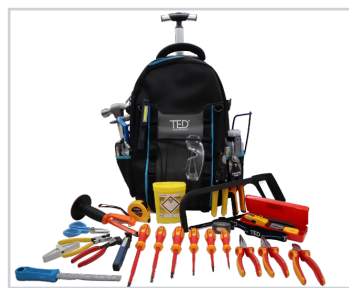

COPPER JOINTER'S TOOLKIT

TED®

This specialised collection of tools and equipment is designed for professionals who work with copper cables. The toolkit includes various essential tools and instruments that aid in preparing copper cables.

CODE	DESIGNATION
W4108-3	Copper Jointer's Toolkit - TED® Backpack
W4108-4	Copper Jointer's Toolkit - TED® Trolley Backpack
W4108-2	Copper Jointer's Toolkit - TED® Optima Tool Bag
W4108-1	Copper Jointer's Toolkit - TED® Trolley Bag

TOOLKIT DESCRIPTION

W1086-P	Cutter Longitudinal 1A (Plastic Handle)
W1223	Cable Cutter 10.5mm OD 160mm
W1321	Cutter Cable 100pr (up to 27mm) 238mm
32062	Diagonal plier length 160mm insulated 1000V TED®
32067	Long nose plier length 160mm insulated 1000V TED®
32063	Combination plier length 160mm insulated 1000V TED®
W1029	Pliers Crimping Scotchlok
W1096	Stripper Dropwire 10 (UK)
W1105	Stripper Cable MK02 4.5-28.5mm diameter
0028	Strap shears - BCT
32051	TED® Slotted screwdrivers 2.5x75 insulated 1000V
32053	TED® Slotted screwdrivers 4x100 insulated 1000V
32075	TED® Slotted screwdrivers 5.5x125 insulated 1000V
32054	TED® Slotted screwdrivers 6x150 insulated 1000V
32060	TED® POZIDRIV screwdrivers PZ1 4,5x80 insulated 1000V
32061	TED® POZIDRIV screwdrivers PZ2 4,5x80 insulated 1000V
W1061	Adjustable Spanner 8"

HAMMER/B4	Hammer Pin - Cross Pein 8oz
HAMMER/B5	Hammer Cross Pein 500g (17oz)
0898	Cold chisel with grip 250mm
RULE/S/1	Rule Steel 150mm
0892	5m Tape Measure
W2358	Multidirectional LED Worklight
W1087	Knife pocket No.2
FILE/H	File Half Round Bastard 6"
11213	TED®: Cable scissors
HACKSAW/J	Hacksaw Junior
W1100	Hacksaw Large
TAPE/25/A	Tape PVC 25mm Black - 20Mtrs
14140	Safety Glasses
W1145	Cable Tie Gun
W1058	Insertor Wire 2A
C6416-BK	Sharpie Twin Pack