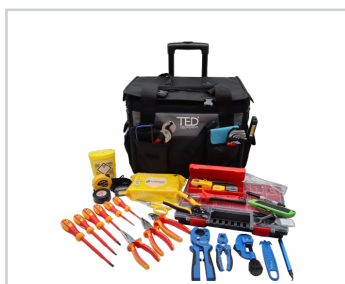

BLOWN FIBRE TOOLKIT N°2

TED®

A blown fibre toolkit is essential for telecom engineers and installers when deploying blown fibre systems, as it ensures that the installation is done accurately, efficiently, and in compliance with industry standards, resulting in a reliable and high-performance optical network. This blown fibre toolkit is a collection of specialised tools and equipment used in the installation and maintenance of blown fibre optic cables.

CODE	DESIGNATION
W4019-2-2	Blown Fibre Toolkit No.2 - TED® Optima Tool Bag
W4019-2-4	Blown Fibre Toolkit No.2 - TED® Trolley Backpack
W4019-2-1	Blown Fibre Toolkit No.2 - TED® Trolley Bag
W4019-2-3	Blown Fibre Toolkit No.2 - TED® Backpack

TOOLKIT DESCRIPTION

F4217	Fibre sharps bin 0.45l
35003	Headlamp TED® by SCANGRIP - 140 lumens
TRAY/COMP/13	13 Compartment Organiser
C6416-BK	Marker Permanent Sharpie Twin Tip UFine/Fine Black
W1535	Collet Locking Tool
W4301	Micro Duct Tube Cutter 14mm
W1086-P	Cutter Longitudinal 1A (Plastic Handle)
W1321	High Leverage Cable Cutter
32062	Diagonal plier length 160mm insulated 1000V TED®
32067	Long nose plier length 160mm insulated 1000V TED®
32063	Combination plier length 160mm insulated 1000V TED®
W4008	Fibre Kevlar Scissor
W2358	Multidirectional LED Worklight
W4201	Stripper Fiber Tri-hole
W1252	Allen Keys 9pc Set Ball End Metric
W1061	Adjustable Spanner 8"
15544	Digital caliper 150mm