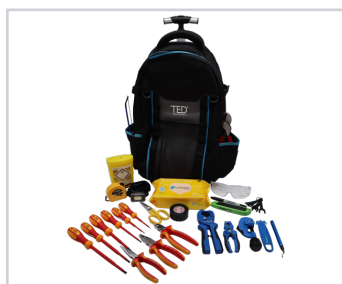

# BLOWN FIBRE TOOLKIT N° 1

TED®

A blown fibre toolkit is essential for telecom engineers and installers when deploying blown fibre systems, as it ensures that the installation is done accurately, efficiently, and in compliance with industry standards, resulting in a reliable and high-performance optical network. This blown fibre toolkit is a collection of specialised tools and equipment used in the installation and maintenance of blown fibre optic cables.

CODE	DESIGNATION
W4109-1-3	Blown Fibre Toolkit No.1 - TED® Backpack
W4109-1-2	Blown Fibre Toolkit No.1 - TED® Optima Tool Bag
W4109-1-1	Blown Fibre Toolkit No.1 - TED® Trolley Bag
W4109-1-4	Blown Fibre Toolkit No.1 - TED® Trolley Backpack

## TOOLKIT DESCRIPTION

35003	Headlamp TED® by SCANGRIP - 140 lumens
F4217	Fibre sharps bin 0.45l
C6416-BK	Marker Permanent Sharpie Twin Tip
W1535	Collet Locking Tool
W4301	Micro Duct Tube Cutter 14mm
W1321	High Leverage Cable Cutter
32062	Diagonal plier length 160mm insulated 1000V TED®
32067	Long nose plier length 160mm insulated 1000V TED®
32063	Combination plier length 160mm insulated 1000V TED®
W4008	Fibre Kevlar Scissor
W1090	Knife Retractable
HACKSAW/J	Hacksaw Junior
TAPE/25/A	Tape PVC 25mm Black - 20Mtrs
1000766	Microduct Sheath Slitting Tool