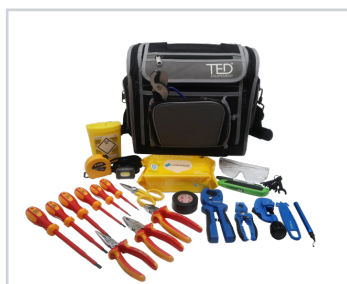

# BLOWN FIBRE TOOLKIT N° 1

TED®

A blown fibre toolkit is essential for telecom engineers and installers when deploying blown fibre systems, as it ensures that the installation is done accurately, efficiently, and in compliance with industry standards, resulting in a reliable and high-performance optical network. This blown fibre toolkit is a collection of specialised tools and equipment used in the installation and maintenance of blown fibre optic cables.

CODE	DESIGNATION
W4109-1-3	Blown Fibre Toolkit No.1 - TED® Backpack
W4109-1-2	Blown Fibre Toolkit No.1 - TED® Optima Tool Bag
W4109-1-1	Blown Fibre Toolkit No.1 - TED® Trolley Bag
W4109-1-4	Blown Fibre Toolkit No.1 - TED® Trolley Backpack

## TOOLKIT DESCRIPTION

35003	Headlamp TED® by SCANGRIP - 140 lumens
F4217	Fibre sharps bin 0.45l
C6416-BK	Marker Permanent Sharpie Twin Tip
W1535	Collet Locking Tool
W4301	Micro Duct Tube Cutter 14mm
W1321	High Leverage Cable Cutter
32062	Diagonal plier length 160mm insulated 1000V TED®
32067	Long nose plier length 160mm insulated 1000V TED®
32063	Combination plier length 160mm insulated 1000V TED®
W4008	Fibre Kevlar Scissor
W1090	Knife Retractable
HACKSAW/J	Hacksaw Junior
TAPE/25/A	Tape PVC 25mm Black - 20Mtrs
1000766	Microduct Sheath Slitting Tool