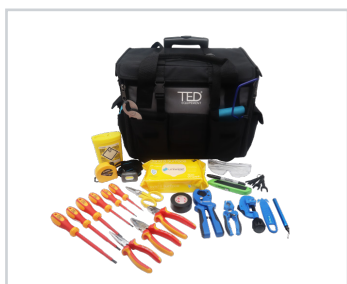

# BLOWN FIBRE TOOLKIT N° 1

TED®

A blown fibre toolkit is essential for telecom engineers and installers when deploying blown fibre systems, as it ensures that the installation is done accurately, efficiently, and in compliance with industry standards, resulting in a reliable and high-performance optical network. This blown fibre toolkit is a collection of specialised tools and equipment used in the installation and maintenance of blown fibre optic cables.

CODE	DESIGNATION
W4109-1-3	Blown Fibre Toolkit No.1 - TED® Backpack
W4109-1-2	Blown Fibre Toolkit No.1 - TED® Optima Tool Bag
W4109-1-1	Blown Fibre Toolkit No.1 - TED® Trolley Bag
W4109-1-4	Blown Fibre Toolkit No.1 - TED® Trolley Backpack

## TOOLKIT DESCRIPTION

35003	Headlamp TED® by SCANGRIP - 140 lumens
F4217	Fibre sharps bin 0.45l
C6416-BK	Marker Permanent Sharpie Twin Tip
W1535	Collet Locking Tool
W4301	Micro Duct Tube Cutter 14mm
W1321	High Leverage Cable Cutter
32062	Diagonal plier length 160mm insulated 1000V TED®
32067	Long nose plier length 160mm insulated 1000V TED®
32063	Combination plier length 160mm insulated 1000V TED®
W4008	Fibre Kevlar Scissor
W1090	Knife Retractable
HACKSAW/J	Hacksaw Junior
TAPE/25/A	Tape PVC 25mm Black - 20Mtrs
1000766	Microduct Sheath Slitting Tool