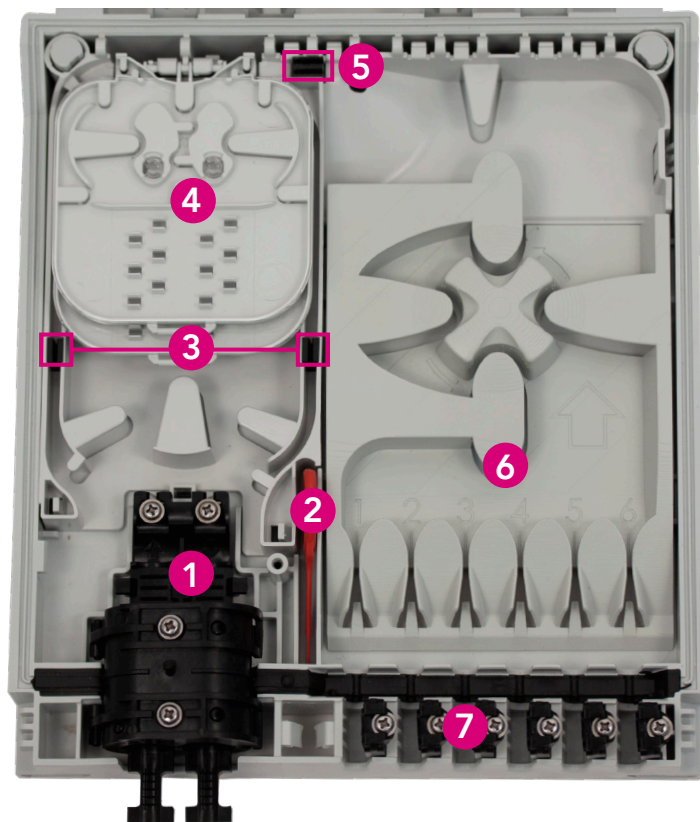

OPTICAL ACCESS POINT PBO SPLICE S1 - 6FO

The DROPTIC® PBO SPLICE S1 6FO offers the connection of 6 customers safely. Its compact and discrete design minimize the visual impact on pole or facade while featuring a strong mechanical resistance and an easy installation. The user friendly sealing system uses a gel and the robust strength relief of the drop cables is done over time without any additional components. The cover has a mechanical safety pin to ensure a correct closing and is locked with a triangular key.

TECHNICAL SPECIFICATIONS

Raw material	Thermoplastic and stainless steel
Color	Gray RAL 7035
Dust and water protection	IP55
Impact resistance	IK09
Riser cable retention	Up to 30 daN
Drop cable retention	Up to 20 daN
Chemicals and contaminants	Solvents and salt
UV protection	Yes
Bending radius control	≥ 15 mm
Operating temperature	-40°C to +65°C
Customers connections	6 fusion splices

CAPACITY

- Dead-end or midspan distribution cable up to Ø15.0 mm
- 6 drop cable ports from Ø 3.8 to 6.2 mm
- 2 splice trays of 6FO with 1.0 m length capacity
- Storage for 12 micro-bundles of Ø 1.3 mm with 1.2 m length capacity

PN	MODEL	DIMENSIONS	WEIGHT	PACKG	DIMENSIONS	WEIGHT
91896	PBO-EPISSURE-T1-6FO	L 215 x I 255 x H 55	1.1 kg	10 units	L 600 x I 230 x H 280	11.5kg

DESCRIPTION

- 1 Distribution cable entrance mechanical system (locking the aramid yarns and FRP)
- 2 Buffers insertion tool
- 3 Tightening pads for cut micro-bundles
- 4 Hinged splice trays with covers
- 5 Tightening pad for pigtail 900µm buffers
- 6 Drop cables overlength management system
- 7 Tightening clamp system for drop cables
- 8 Storage zone for uncut micro-bundles